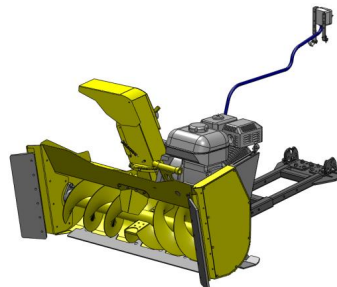

RAMMY

Rammy is ready for use. Engine has oil in ready. ATV or UTV needs a winch and center mounting kit.

Mowers

Flail mower 120 ATV
306 cm³

PROFESSIONAL SERIES

Brush cutter 120 ATV PRO
344 cm³

PROFESSIONAL SERIES

Lawn mower 120 ATV PRO
344 cm³

Snowblowers

Snowblower 120 ATV
306 cm³

Snowblower 140 ATV
306 cm³

Snowblower 155 UTV
306 cm³

PROFESSIONAL SERIES

Snowblower 120 ATV PRO
420 cm³

PROFESSIONAL SERIES

Snowblower 140 ATV PRO
420 cm³

PROFESSIONAL SERIES

Snowblower 155 UTV PRO
420 cm³

Rammy is ready for use. Engine has oil in ready. ATV or UTV needs a winch and center mounting kit.

Product package

Standard package