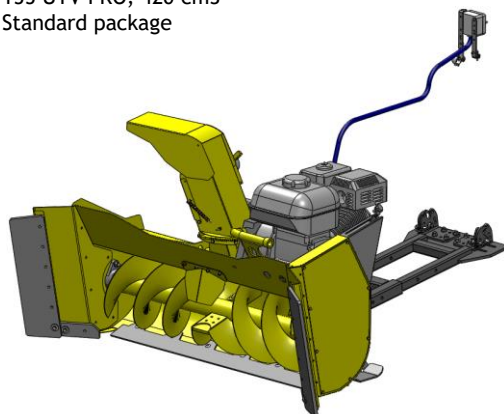

Rammy is ready for use. Engine has oil in ready. ATV or UTV needs a winch and center mounting kit.

Product package

155 UTV, 306 cm³
Standard package

PROFESSIONAL SERIES

155 UTV PRO, 420 cm³
Standard package

Prices VAT 24%

120 ATV + wings 155 cm = 155 UTV	Snowblower 155 UTV	Code number	Customer price
	306 cm ³ engine, electric start, electric control	74131284	4821 €
	Lock hook mounting 16/19/20 mm 2 pcs	74130298	69 €
	155 cm width, only wings + rubbers, pair	74131285	431 €