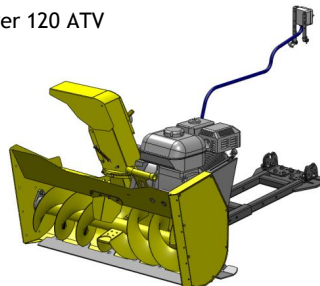

RAMMY

Rammy is ready for use. Engine has oil in ready. ATV or UTV needs a winch and center mounting kit.

Mowers

Flail mower 120 ATV
306 cm³

PROFESSIONAL SERIES

Brush cutter 120 ATV PRO
344 cm³

PROFESSIONAL SERIES

Lawn mower 120 ATV PRO
344 cm³

Snowblowers

Snowblower 120 ATV
306 cm³

Snowblower 140 ATV
306 cm³

Snowblower 155 UTV
306 cm³

PROFESSIONAL SERIES

Snowblower 120 ATV PRO
420 cm³

PROFESSIONAL SERIES

Snowblower 140 ATV PRO
420 cm³

PROFESSIONAL SERIES

Snowblower 155 UTV PRO
420 cm³

Rammy is ready for use. Engine has oil in ready. ATV or UTV needs a winch and center mounting kit.

Product package

Standard package