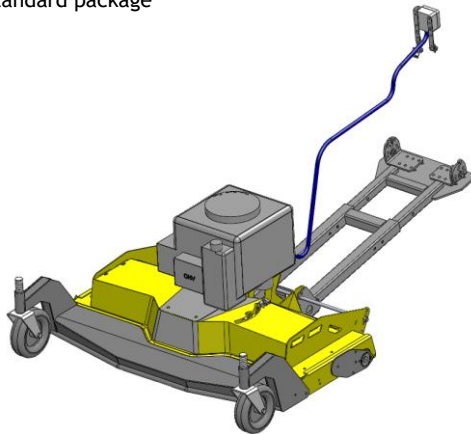

Snowblower 140 ATV PRO
420 cm³

PROFESSIONAL SERIES

Snowblower 155 UTV PRO
420 cm³

Rammy is ready for use. Engine has oil in ready. ATV or UTV needs a winch and center mounting kit.

Product package

Standard package

Standard package

Prices VAT 24%

PROFESSIONAL SERIES				
		Code	Quantity	Customer price
	Brush cutter 120 ATV PRO	74130837	1	4750 €
	Side shift kit, included as standard.	74131183	1	
	Lock hook mounting 16/19/20 mm 2 pcs	74130298	1 pair	69 € /pair