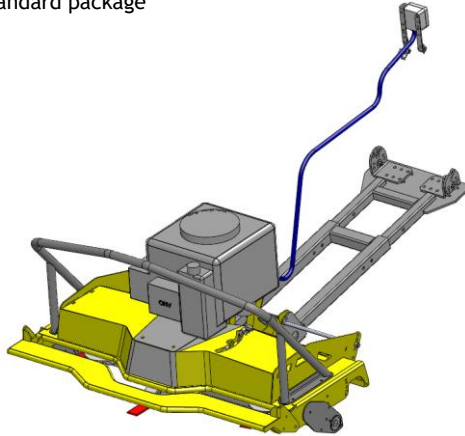

Snowblower 140 ATV PRO
420 cm³

PROFESSIONAL SERIES

Snowblower 155 UTV PRO
420 cm³

Rammy is ready for use. Engine has oil in ready. ATV or UTV needs a winch and center mounting kit.

Product package

Standard package

Standard package

Prices VAT 24%

PROFESSIONAL SERIES				
		Code	Quantity	Customer price
	Brush cutter 120 ATV PRO	74130837	1	4750 €
	Side shift kit, included as standard.	74131183	1	
	Lock hook mounting 16/19/20 mm 2 pcs	74130298	1 pair	69 € /pair