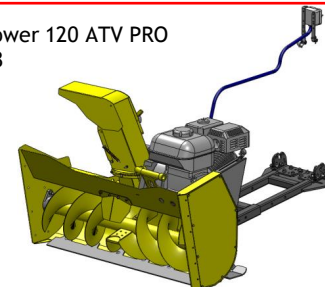

RAMMY

Rammy is ready for use. Engine has oil in ready. ATV or UTV needs a winch and center mounting kit.

Mowers

Flail mower 120 ATV
306 cm³

PROFESSIONAL SERIES

Brush cutter 120 ATV PRO
344 cm³

PROFESSIONAL SERIES

Lawn mower 120 ATV PRO
344 cm³

Snowblowers

Snowblower 120 ATV
306 cm³

Snowblower 140 ATV
306 cm³

Snowblower 155 UTV
306 cm³

PROFESSIONAL SERIES

Snowblower 120 ATV PRO
420 cm³

PROFESSIONAL SERIES

Snowblower 140 ATV PRO
420 cm³

PROFESSIONAL SERIES

Snowblower 155 UTV PRO
420 cm³

Rammy is ready for use. Engine has oil in ready. ATV or UTV needs a winch and center mounting kit.

Product package

Standard package