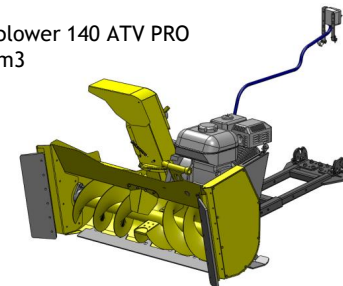

Lawn mower 120 ATV PRO
344 cm³

Snowblowers

Snowblower 120 ATV
306 cm³

Snowblower 140 ATV
306 cm³

Snowblower 155 UTV
306 cm³

PROFESSIONAL SERIES

Snowblower 120 ATV PRO
420 cm³

PROFESSIONAL SERIES

Snowblower 140 ATV PRO
420 cm³

PROFESSIONAL SERIES

Snowblower 155 UTV PRO
420 cm³

Rammy is ready for use. Engine has oil in ready. ATV or UTV needs a winch and center mounting kit.

Product package

Standard package