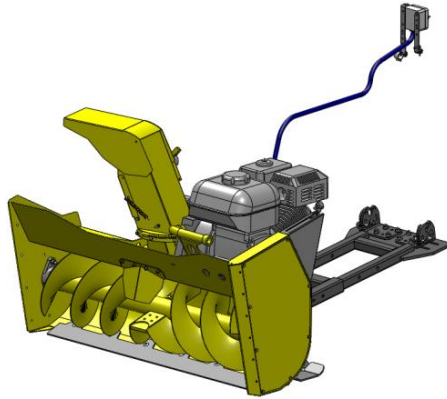

Rammy is ready for use. Engine has oil in ready. ATV or UTV needs a winch and center mounting kit.

Product package

Prices VAT 24%

Standard package

	Flail mower 120 ATV	Code number	Customer price
	Flailmower (Y-blades as standard)	74130464	3689 €
	Hammer Blades 22 pcs	74130507	330 €
	Side shift kit	74130717	299 €
	Lock hook mounting 16/19/20 mm 2 pcs	74130298	69 €

Rammy is ready for use. Engine has oil in ready. ATV or UTV needs a winch and center mounting kit.

Product package

Prices VAT 24%

120 ATV EC, 306 cm³
Standard package

140 ATV EC, 306cm³
Standard package

	Snow blower 120 ATV	Code number	Customer price
120 ATV	306 cm ³ engine electric start, electric control	74131062	4390 €
	Lock hook mounting 16/19/20 mm 2 pcs	74130298	69 €
	140 cm width, only wings + rubbers, pair	74131165	331 €

	Snow blower 140 ATV	Code number	Customer price
120 ATV + wings = 140 ATV	306 cm ³ engine electric start, electric control	74131173	4721 €
140 ATV	Lock hook mounting 16/19/20 mm 2 pcs	74130298	69 €

Rammy is ready for use. Engine has oil in ready. ATV or UTV needs a winch and center mounting kit.