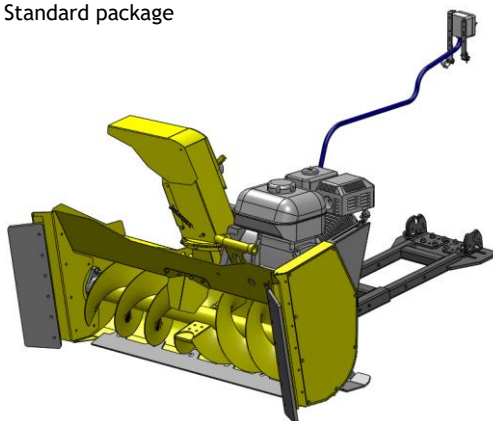

	Snow blower 140 ATV	Code number	Customer price
120 ATV + wings = 140 ATV	306 cm ³ engine electric start, electric control	74131173	4721 €
140 ATV	Lock hook mounting 16/19/20 mm 2 pcs	74130298	69 €

Rammy is ready for use. Engine has oil in ready. ATV or UTV needs a winch and center mounting kit.

Product package

120 ATV PRO, 420cm3
Standard package

140 ATV PRO, 420cm3
Standard package

Prices VAT 24%

PROFESSIONAL SERIES

	Snowblower 120 ATV PRO	Code number	Customer price
	420 cm3 engine, electric start, electric control	74131176	4950 €
	Lock hook mounting 16/19/20 mm 2 pcs	74130298	69 €
	140 cm width, only wings + rubbers, pair	74131165	331 €