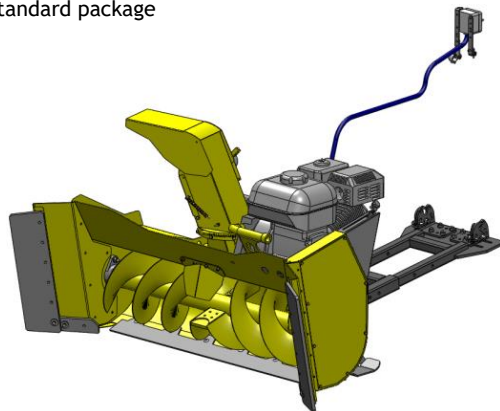

Product package

155 UTV, 306 cm³
Standard package