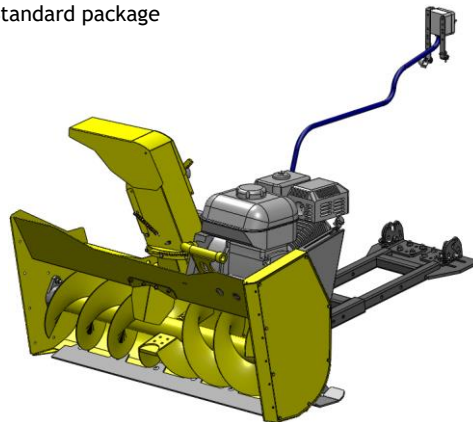

	Snow blower 140 ATV	Code number	Customer price
120 ATV + wings = 140 ATV	306 cm ³ engine electric start, electric control	74131173	4721 €
140 ATV	Lock hook mounting 16/19/20 mm 2 pcs	74130298	69 €

Rammy is ready for use. Engine has oil in ready. ATV or UTV needs a winch and center mounting kit.

Product package

120 ATV PRO, 420cm3
Standard package

140 ATV PRO, 420cm3
Standard package

Prices VAT 24%

PROFESSIONAL SERIES

	Snowblower 120 ATV PRO	Code number	Customer price
	420 cm3 engine, electric start, electric control	74131176	4950 €
	Lock hook mounting 16/19/20 mm 2 pcs	74130298	69 €
	140 cm width, only wings + rubbers, pair	74131165	331 €