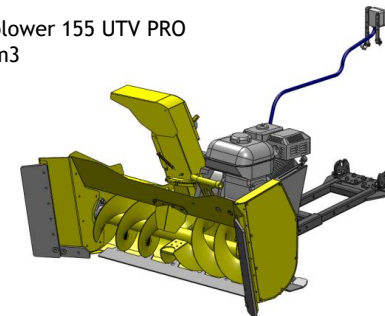

Lawn mower 120 ATV PRO
344 cm³

Snowblowers

Snowblower 120 ATV
306 cm³

Snowblower 140 ATV
306 cm³

Snowblower 155 UTV
306 cm³

PROFESSIONAL SERIES

Snowblower 120 ATV PRO
420 cm³

PROFESSIONAL SERIES

Snowblower 140 ATV PRO
420 cm³

PROFESSIONAL SERIES

Snowblower 155 UTV PRO
420 cm³

Rammy is ready for use. Engine has oil in ready. ATV or UTV needs a winch and center mounting kit.

Product package

Standard package