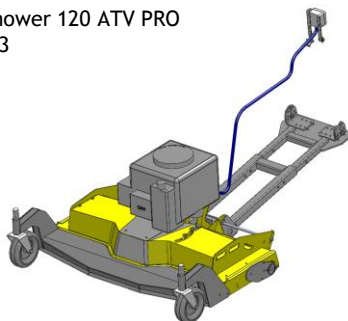

RAMMY

Rammy is ready for use. Engine has oil in ready. ATV or UTV needs a winch and center mounting kit.

Mowers

Flail mower 120 ATV
306 cm³

PROFESSIONAL SERIES

Brush cutter 120 ATV PRO
344 cm³

PROFESSIONAL SERIES

Lawn mower 120 ATV PRO
344 cm³

Snowblowers

Snowblower 120 ATV
306 cm³

Snowblower 140 ATV
306 cm³

Snowblower 155 UTV
306 cm³

PROFESSIONAL SERIES

Snowblower 120 ATV PRO
420 cm³

PROFESSIONAL SERIES

Snowblower 140 ATV PRO
420 cm³

PROFESSIONAL SERIES

Snowblower 155 UTV PRO
420 cm³

Rammy is ready for use. Engine has oil in ready. ATV or UTV needs a winch and center mounting kit.

Product package

Standard package