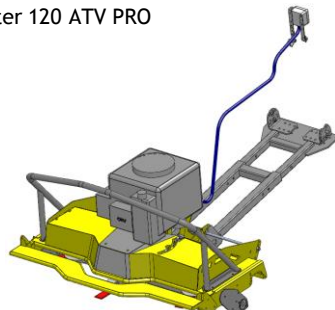

RAMMY

Rammy is ready for use. Engine has oil in ready. ATV or UTV needs a winch and center mounting kit.

Mowers

Flail mower 120 ATV
306 cm³

PROFESSIONAL SERIES

Brush cutter 120 ATV PRO
344 cm³

PROFESSIONAL SERIES

Lawn mower 120 ATV PRO
344 cm³

Snowblowers

Snowblower 120 ATV
306 cm³

Snowblower 140 ATV
306 cm³

Snowblower 155 UTV
306 cm³

PROFESSIONAL SERIES

Snowblower 120 ATV PRO
420 cm³

PROFESSIONAL SERIES

Snowblower 140 ATV PRO
420 cm³

PROFESSIONAL SERIES

Snowblower 155 UTV PRO
420 cm³

Rammy is ready for use. Engine has oil in ready. ATV or UTV needs a winch and center mounting kit.

Product package

Standard package