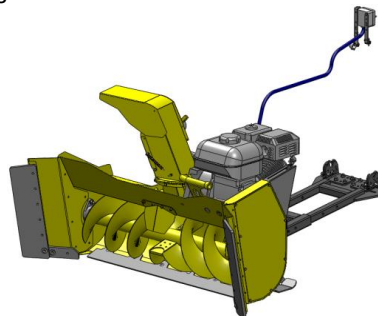

RAMMY

Rammy is ready for use. Engine has oil in ready. ATV or UTV needs a winch and center mounting kit.

Mowers

Flail mower 120 ATV
306 cm³

PROFESSIONAL SERIES

Brush cutter 120 ATV PRO
344 cm³

PROFESSIONAL SERIES

Lawn mower 120 ATV PRO
344 cm³

Snowblowers

Snowblower 120 ATV
306 cm³

Snowblower 140 ATV
306 cm³

Snowblower 155 UTV
306 cm³

PROFESSIONAL SERIES

Snowblower 120 ATV PRO
420 cm³

PROFESSIONAL SERIES

Snowblower 140 ATV PRO
420 cm³

PROFESSIONAL SERIES

Snowblower 155 UTV PRO
420 cm³

Rammy is ready for use. Engine has oil in ready. ATV or UTV needs a winch and center mounting kit.

Product package

Standard package