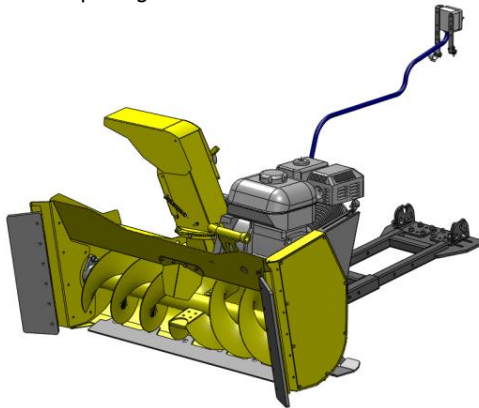

Rammy is ready for use. Engine has oil in ready. ATV or UTV needs a winch and center mounting kit.

Product package

Prices VAT 24%

120 ATV EC, 306 cm³
Standard package

140 ATV EC, 306cm³
Standard package

	Snow blower 120 ATV	Code number	Customer price
120 ATV	306 cm ³ engine electric start, electric control	74131062	4390 €
	Lock hook mounting 16/19/20 mm 2 pcs	74130298	69 €
	140 cm width, only wings + rubbers, pair	74131165	331 €

	Snow blower 140 ATV	Code number	Customer price
120 ATV + wings = 140 ATV	306 cm ³ engine electric start, electric control	74131173	4721 €
140 ATV	Lock hook mounting 16/19/20 mm 2 pcs	74130298	69 €

Rammy is ready for use. Engine has oil in ready. ATV or UTV needs a winch and center mounting kit.