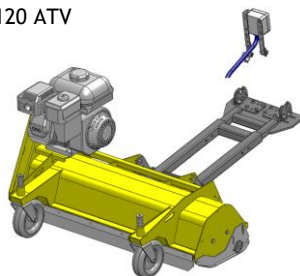

RAMMY

Rammy is ready for use. Engine has oil in ready. ATV or UTV needs a winch and center mounting kit.

Mowers

Flail mower 120 ATV
306 cm³

PROFESSIONAL SERIES

Brush cutter 120 ATV PRO
344 cm³

PROFESSIONAL SERIES

Lawn mower 120 ATV PRO
344 cm³

Snowblowers

Snowblower 120 ATV
306 cm³

Snowblower 140 ATV
306 cm³

Snowblower 155 UTV
306 cm³

PROFESSIONAL SERIES

Snowblower 120 ATV PRO
420 cm³

PROFESSIONAL SERIES

Snowblower 140 ATV PRO
420 cm³

PROFESSIONAL SERIES

Snowblower 155 UTV PRO
420 cm³

Rammy is ready for use. Engine has oil in ready. ATV or UTV needs a winch and center mounting kit.

Product package

Standard package