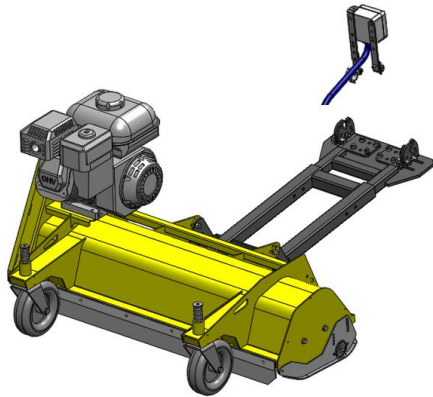

Product package

Prices VAT 24%

Standard package

	Flail mower 120 ATV	Code number	Customer price
	Flailmower (Y-blades as standard)	74130464	3689 €
	Hammer Blades 22 pcs	74130507	330 €
	Side shift kit	74130717	299 €
	Lock hook mounting 16/19/20 mm 2 pcs	74130298	69 €