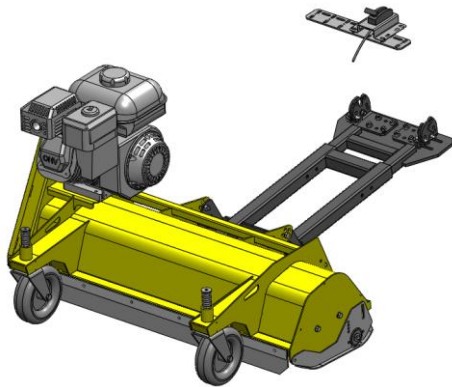

Product package

Prices VAT 24%

Standard package

	Flail mower 120 ATV	Code number	customer price
	Flailmower	74130464	3390 €
	Hammer Blades 22 pcs	74130507	330 €
	Side shift kit	74130717	299 €
	Lock hook mounting 16/19/20 mm 2 pcs	74130298	69 €