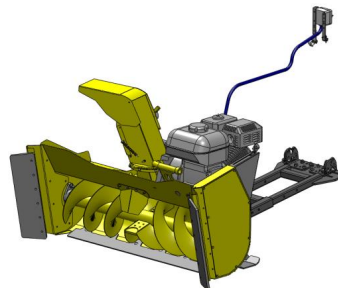

RAMMY

Rammy is ready for use. Engine has oil in ready. ATV or UTV needs a winch and center mounting kit.

Mowers

Flail mower 120 ATV
306 cm³

PROFESSIONAL SERIES

Brush cutter 120 ATV PRO
344 cm³

PROFESSIONAL SERIES

Lawn mower 120 ATV PRO
344 cm³

Snowblowers

Snowblower 120 ATV
306 cm³

Snowblower 140 ATV
306 cm³

Snowblower 155 UTV
306 cm³

PROFESSIONAL SERIES

Snowblower 120 ATV PRO
420 cm³

PROFESSIONAL SERIES

Snowblower 140 ATV PRO
420 cm³

PROFESSIONAL SERIES

Snowblower 155 UTV PRO
420 cm³

Rammy is ready for use. Engine has oil in ready. ATV or UTV needs a winch and center mounting kit.

Product package

Standard package

PROFESSIONAL SERIES

		Code	Customer price
	Lawn mower 120 ATV PRO	74131182	4350 €
	Side shift kit, included as standard.	74131183	
	Lock hook mounting 16/19/20 mm 2 pcs	74130298	69 € /pair

Rammy is ready for use. Engine has oil in ready. ATV or UTV needs a winch and center mounting kit.