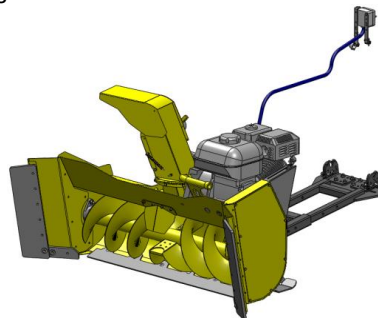

RAMMY

Rammy is ready for use. Engine has oil in ready. ATV or UTV needs a winch and center mounting kit.

Mowers

Flail mower 120 ATV
306 cm³

PROFESSIONAL SERIES

Brush cutter 120 ATV PRO
344 cm³

PROFESSIONAL SERIES

Lawn mower 120 ATV PRO
344 cm³

Snowblowers

Snowblower 120 ATV
306 cm³

Snowblower 140 ATV
306 cm³

Snowblower 155 UTV
306 cm³

PROFESSIONAL SERIES

Snowblower 120 ATV PRO
420 cm³

PROFESSIONAL SERIES

Snowblower 140 ATV PRO
420 cm³

PROFESSIONAL SERIES

Snowblower 155 UTV PRO
420 cm³

Rammy is ready for use. Engine has oil in ready. ATV or UTV needs a winch and center mounting kit.

Product package

Standard package

PROFESSIONAL SERIES

		Code	Customer price
	Lawn mower 120 ATV PRO	74131182	4350 €
	Side shift kit, included as standard.	74131183	
	Lock hook mounting 16/19/20 mm 2 pcs	74130298	69 € /pair

Rammy is ready for use. Engine has oil in ready. ATV or UTV needs a winch and center mounting kit.