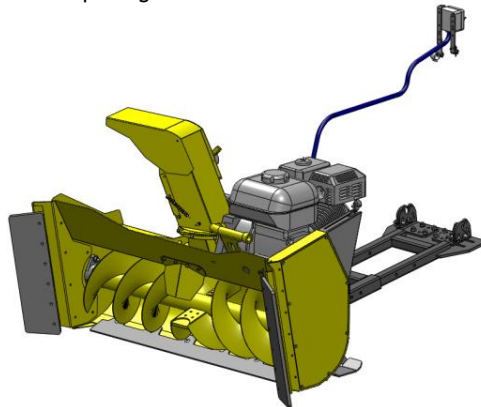

Rammy is ready for use. Engine has oil in ready. ATV or UTV needs a winch and center mounting kit.

Product package

Prices VAT 24%

120 ATV EC, 306 cm3
Standard package

140 ATV EC, 306cm3
Standard package

	Snow blower 120 ATV	Code number	Customer price
120 ATV	306 cm3 engine electric start, electric control	74131062	3990 €
	Lock hook mounting 16/19/20 mm 2 pcs	74130298	69 €
	140 cm width, only wings + rubbers, pair	74131165	300 €

	Snow blower 140 ATV	Code number	Customer price
120 ATV + wings = 140 ATV	306 cm3 engine electric start, electric control	74131173	4290 €
140 ATV	Lock hook mounting 16/19/20 mm 2 pcs	74130298	69 €

Rammy is ready for use. Engine has oil in ready. ATV or UTV needs a winch and center mounting kit.