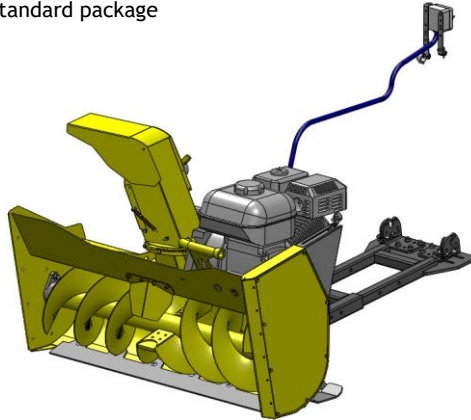

	Snow blower 140 ATV	Code number	Customer price
120 ATV + wings = 140 ATV	306 cm3 engine electric start, electric control	74131173	4290 €
140 ATV	Lock hook mounting 16/19/20 mm 2 pcs	74130298	69 €

Rammy is ready for use. Engine has oil in ready. ATV or UTV needs a winch and center mounting kit.

Product package

120 ATV PRO, 420cm3
Standard package

140 ATV PRO, 420cm3
Standard package

Prices VAT 24%

PROFESSIONAL SERIES

	Snowblower 120 ATV PRO	Code number	Customer price
	420 cm3 engine, electric start, electric control	74131176	4450 €
	Lock hook mounting 16/19/20 mm 2 pcs	74130298	69 €
	140 cm width, only wings + rubbers, pair	74131165	300 €