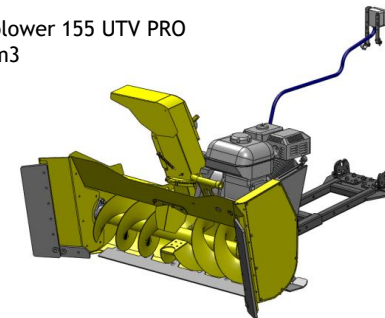

Lawn mower 120 ATV PRO
344 cm³

Snowblowers

Snowblower 120 ATV
306 cm³

Snowblower 140 ATV
306 cm³

Snowblower 155 UTV
306 cm³

PROFESSIONAL SERIES

Snowblower 120 ATV PRO
420 cm³

PROFESSIONAL SERIES

Snowblower 140 ATV PRO
420 cm³

PROFESSIONAL SERIES

Snowblower 155 UTV PRO
420 cm³

Rammy is ready for use. Engine has oil in ready. ATV or UTV needs a winch and center mounting kit.

Product package

Standard package