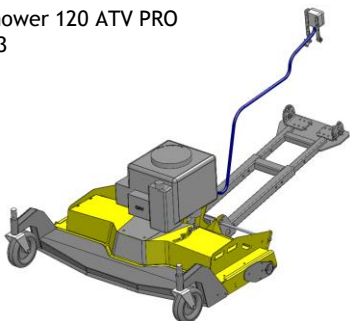

RAMMY

Rammy is ready for use. Engine has oil in ready. ATV or UTV needs a winch and center mounting kit.

Mowers

Flail mower 120 ATV
306 cm³

PROFESSIONAL SERIES

Brush cutter 120 ATV PRO
344 cm³

PROFESSIONAL SERIES

Lawn mower 120 ATV PRO
344 cm³

Snowblowers

Snowblower 120 ATV
306 cm³

Snowblower 140 ATV
306 cm³

Snowblower 155 UTV
306 cm³

PROFESSIONAL SERIES

Snowblower 120 ATV PRO
420 cm³

PROFESSIONAL SERIES

Snowblower 140 ATV PRO
420 cm³

PROFESSIONAL SERIES

Snowblower 155 UTV PRO
420 cm³

Rammy is ready for use. Engine has oil in ready. ATV or UTV needs a winch and center mounting kit.

Product package

Standard package