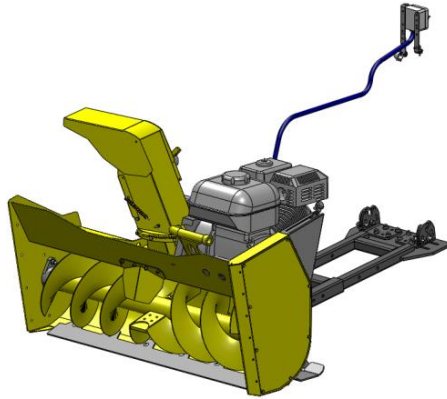

Product package

Prices VAT 24%

Standard package

	Flail mower 120 ATV	Code number	customer price
	Flailmower	74130464	3390 €
	Hammer Blades 22 pcs	74130507	330 €
	Side shift kit	74130717	299 €
	Lock hook mounting 16/19/20 mm 2 pcs	74130298	69 €

Rammy is ready for use. Engine has oil in ready. ATV or UTV needs a winch and center mounting kit.

Product package

Prices VAT 24%

120 ATV EC, 306 cm3
Standard package

140 ATV EC, 306cm3
Standard package

	Snow blower 120 ATV	Code number	Customer price
120 ATV	306 cm3 engine electric start, electric control	74131062	3990 €
	Lock hook mounting 16/19/20 mm 2 pcs	74130298	69 €
	140 cm width, only wings + rubbers, pair	74131165	300 €

	Snow blower 140 ATV	Code number	Customer price
120 ATV + wings = 140 ATV	306 cm3 engine electric start, electric control	74131173	4290 €
140 ATV	Lock hook mounting 16/19/20 mm 2 pcs	74130298	69 €

Rammy is ready for use. Engine has oil in ready. ATV or UTV needs a winch and center mounting kit.