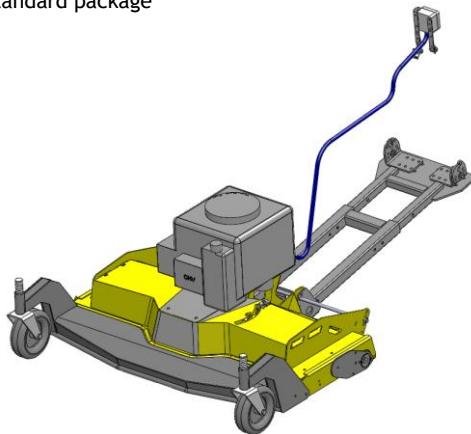

Snowblower 140 ATV PRO
420 cm³

PROFESSIONAL SERIES

Snowblower 155 UTV PRO
420 cm³

Rammy is ready for use. Engine has oil in ready. ATV or UTV needs a winch and center mounting kit.

Product package

Standard package

Standard package

Prices VAT 24%

PROFESSIONAL SERIES

		Code	Customer price
	Brush cutter 120 ATV PRO	74130837	4350 €
	Side shift kit, included as standard.	74131183	
	Lock hook mounting 16/19/20 mm 2 pcs	74130298	69 € /pair