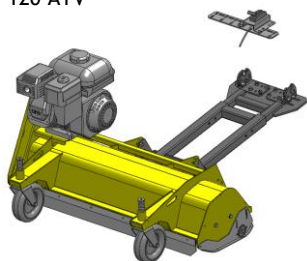

RAMMY

Rammy is ready for use. Engine has oil in ready. ATV or UTV needs a winch and center mounting kit.

Mowers

Flail mower 120 ATV
306 cm³

PROFESSIONAL SERIES

Brush cutter 120 ATV PRO
344 cm³

PROFESSIONAL SERIES

Lawn mower 120 ATV PRO
344 cm³

Snowblowers

Snowblower 120 ATV
306 cm³

Snowblower 140 ATV
306 cm³

Snowblower 155 UTV
306 cm³

PROFESSIONAL SERIES

Snowblower 120 ATV PRO
420 cm³

PROFESSIONAL SERIES

Snowblower 140 ATV PRO
420 cm³

PROFESSIONAL SERIES

Snowblower 155 UTV PRO
420 cm³

Rammy is ready for use. Engine has oil in ready. ATV or UTV needs a winch and center mounting kit.

Product package

Standard package