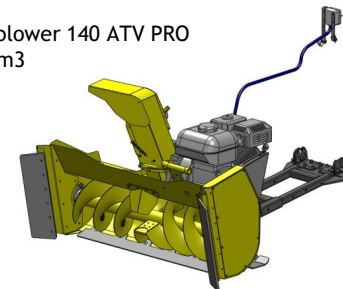

Lawn mower 120 ATV PRO
344 cm³

Snowblowers

Snowblower 120 ATV
306 cm³

Snowblower 140 ATV
306 cm³

Snowblower 155 UTV
306 cm³

PROFESSIONAL SERIES

Snowblower 120 ATV PRO
420 cm³

PROFESSIONAL SERIES

Snowblower 140 ATV PRO
420 cm³

PROFESSIONAL SERIES

Snowblower 155 UTV PRO
420 cm³

Rammy is ready for use. Engine has oil in ready. ATV or UTV needs a winch and center mounting kit.

Product package

Standard package