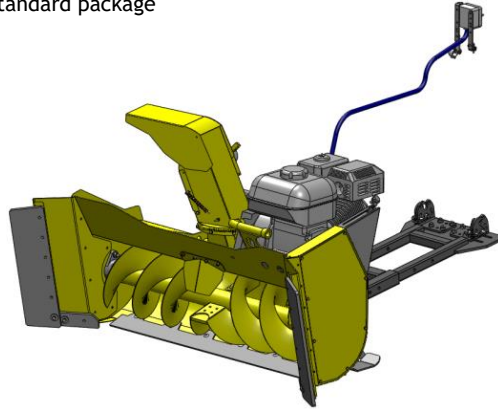

Product package

155 UTV, 306 cm³
Standard package