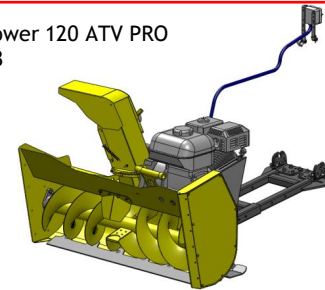

Lawn mower 120 ATV PRO
344 cm³

Snowblowers

Snowblower 120 ATV
306 cm³

Snowblower 140 ATV
306 cm³

Snowblower 155 UTV
306 cm³

PROFESSIONAL SERIES

Snowblower 120 ATV PRO
420 cm³

PROFESSIONAL SERIES

Snowblower 140 ATV PRO
420 cm³

PROFESSIONAL SERIES

Snowblower 155 UTV PRO
420 cm³

Rammy is ready for use. Engine has oil in ready. ATV or UTV needs a winch and center mounting kit.

Product package

Standard package