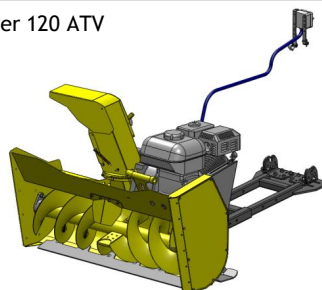

RAMMY

Rammy is ready for use. Engine has oil in ready. ATV or UTV needs a winch and center mounting kit.

Mowers

Flail mower 120 ATV
306 cm³

PROFESSIONAL SERIES

Brush cutter 120 ATV PRO
344 cm³

PROFESSIONAL SERIES

Lawn mower 120 ATV PRO
344 cm³

Snowblowers

Snowblower 120 ATV
306 cm³

Snowblower 140 ATV
306 cm³

Snowblower 155 UTV
306 cm³

PROFESSIONAL SERIES

Snowblower 120 ATV PRO
420 cm³

PROFESSIONAL SERIES

Snowblower 140 ATV PRO
420 cm³

PROFESSIONAL SERIES

Snowblower 155 UTV PRO
420 cm³

Rammy is ready for use. Engine has oil in ready. ATV or UTV needs a winch and center mounting kit.

Product package

Standard package