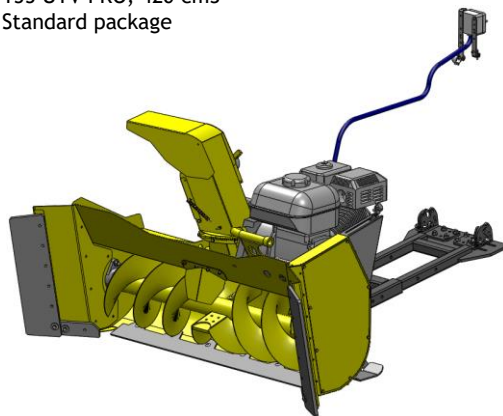

Rammy is ready for use. Engine has oil in ready. ATV or UTV needs a winch and center mounting kit.

Product package

155 UTV, 306 cm³
Standard package

PROFESSIONAL SERIES

155 UTV PRO, 420 cm³
Standard package

Prices VAT 24%

120 ATV + wings 155 cm = 155 UTV	Snowblower 155 UTV	Code number	Customer price
	306 cm ³ engine, electric start, electric control	74131284	4390 €
	Lock hook mounting 16/19/20 mm 2 pcs	74130298	69 €
	155 cm width, only wings + rubbers, pair	74131285	400 €