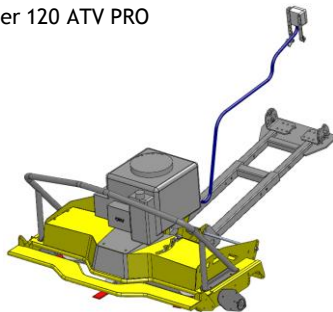

RAMMY

Rammy is ready for use. Engine has oil in ready. ATV or UTV needs a winch and center mounting kit.

Mowers

Flail mower 120 ATV
306 cm³

PROFESSIONAL SERIES

Brush cutter 120 ATV PRO
344 cm³

PROFESSIONAL SERIES

Lawn mower 120 ATV PRO
344 cm³

Snowblowers

Snowblower 120 ATV
306 cm³

Snowblower 140 ATV
306 cm³

Snowblower 155 UTV
306 cm³

PROFESSIONAL SERIES

Snowblower 120 ATV PRO
420 cm³

PROFESSIONAL SERIES

Snowblower 140 ATV PRO
420 cm³

PROFESSIONAL SERIES

Snowblower 155 UTV PRO
420 cm³

Rammy is ready for use. Engine has oil in ready. ATV or UTV needs a winch and center mounting kit.

Product package

Standard package