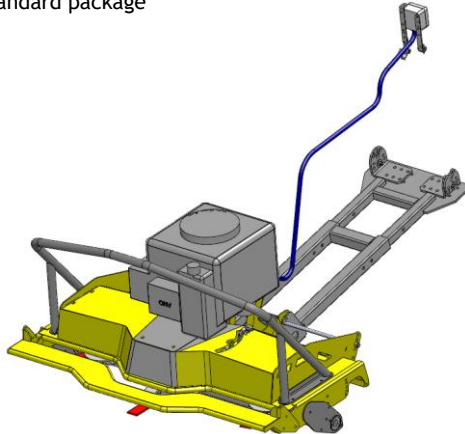

Snowblower 140 ATV PRO
420 cm³

PROFESSIONAL SERIES

Snowblower 155 UTV PRO
420 cm³

Rammy is ready for use. Engine has oil in ready. ATV or UTV needs a winch and center mounting kit.

Product package

Standard package