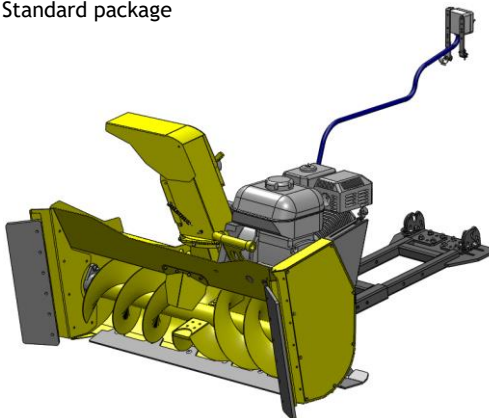

	Snow blower 140 ATV	Code number	Customer price
120 ATV + wings = 140 ATV	306 cm3 engine electric start, electric control	74131173	4290 €
140 ATV	Lock hook mounting 16/19/20 mm 2 pcs	74130298	69 €

Rammy is ready for use. Engine has oil in ready. ATV or UTV needs a winch and center mounting kit.

Product package

120 ATV PRO, 420cm3
Standard package

140 ATV PRO, 420cm3
Standard package

Prices VAT 24%

PROFESSIONAL SERIES

	Snowblower 120 ATV PRO	Code number	Customer price
	420 cm3 engine, electric start, electric control	74131176	4450 €
	Lock hook mounting 16/19/20 mm 2 pcs	74130298	69 €
	140 cm width, only wings + rubbers, pair	74131165	300 €