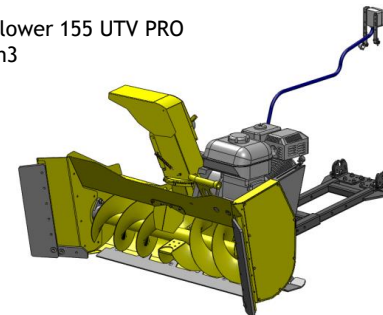

PROFESSIONAL SERIES

Snowblower 155 UTV PRO
420 cm³