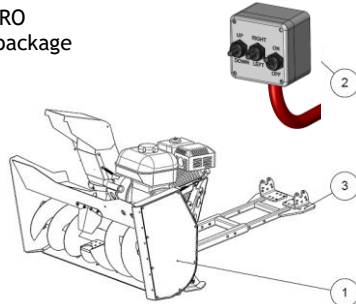

Product package

120 ATV PRO
Standard package