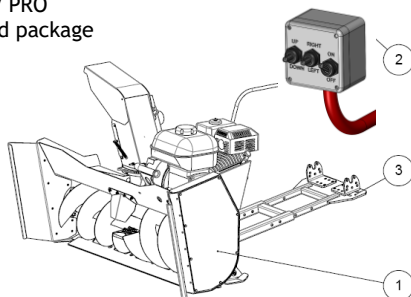

140 ATV EC
Standard package

1	Snowblower
2	Electric control
3	Adjustable auxiliary device frame

	Snow blower 140 ATV	Code number	Customer price
120 ATV + wings = 140 ATV	306 cm ³ engine electric start, electric control	74131173	4290 €
140 ATV	 Lock hook mounting 16/19 mm 2 pcs	74130298	69 €

Rammy is ready for use. Engine has oil in ready. ATV or UTV needs a winch and center mounting kit.

Product package

120 ATV PRO
Standard package

1	Snowblower
2	Electric control
3	Adjustable auxiliary device frame

140 ATV PRO
Standard package

1	Snowblower
2	Electric control
3	Adjustable auxiliary device frame

Prices VAT 24%

PROFESSIONAL SERIES

	Snow blower 120 ATV PRO	Code number	Customer price
	420 cm3 engine, electric start, electric control	74131176	4450 €
	Lock hook mounting 16/19 mm 2 pcs	74130298	69 €
	140 cm width, only wings, pair	74131165	300 €