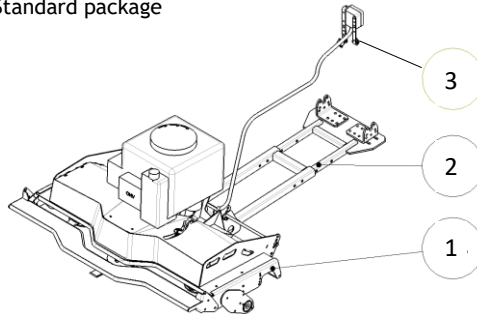

Product package

Standard package

1	Rotary mower
2	Adjustable auxiliary device frame
3	Remote control

Standard package