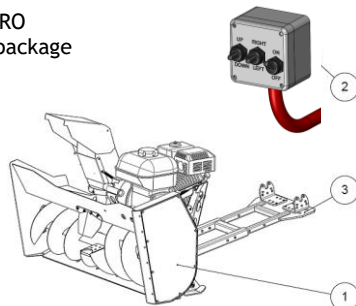

Product package

Prices VAT 24%

120 ATV EC
Standard package

1	Snowblower
2	Electric control
3	Adjustable auxiliary device frame

	Snow blower 120 ATV	Code number	Customer price
	306 cm ³ engine electric start, electric control	74131062	3990 €
120 ATV	 Lock hook mounting 16/19 mm 2 pcs	74130298	69 €
	 140 cm width, only wings, pair	74131165	300 €

140 ATV EC
Standard package

1	Snowblower
2	Electric control
3	Adjustable auxiliary device frame

	Snow blower 140 ATV	Code number	Customer price
120 ATV + wings = 140 ATV	306 cm ³ engine electric start, electric control	74131173	4290 €
140 ATV	 Lock hook mounting 16/19 mm 2 pcs	74130298	69 €

Rammy is ready for use. Engine has oil in ready. ATV or UTV needs a winch and center mounting kit.

Product package

120 ATV PRO
Standard package

1	Snowblower
2	Electric control
3	Adjustable auxiliary device frame

140 ATV PRO
Standard package

1	Snowblower
2	Electric control
3	Adjustable auxiliary device frame

Prices VAT 24%

PROFESSIONAL SERIES

	Snow blower 120 ATV PRO	Code number	Customer price
	420 cm3 engine, electric start, electric control	74131176	4450 €
	Lock hook mounting 16/19 mm 2 pcs	74130298	69 €
	140 cm width, only wings, pair	74131165	300 €