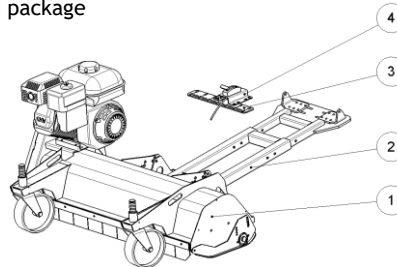

Rammy is ready for use. Engine has oil in ready. ATV or UTV needs a winch and center mounting kit.

Product package

Standard package

1	Rotary mower
2	Adjustable auxiliary device frame
3	Remote control

Standard package

	Code number	customer price
120 ATV Flail mower		
Flailmower	74130464	3390 €
 Hammer Blades 22 pcs	74130507	330 €
 Side shift kit	74130717	299 €
 Lock hook mounting 16/19 mm 2 pcs	74130298	69 €

Rammy is ready for use. Engine has oil in ready. ATV or UTV needs a winch and center mounting kit.