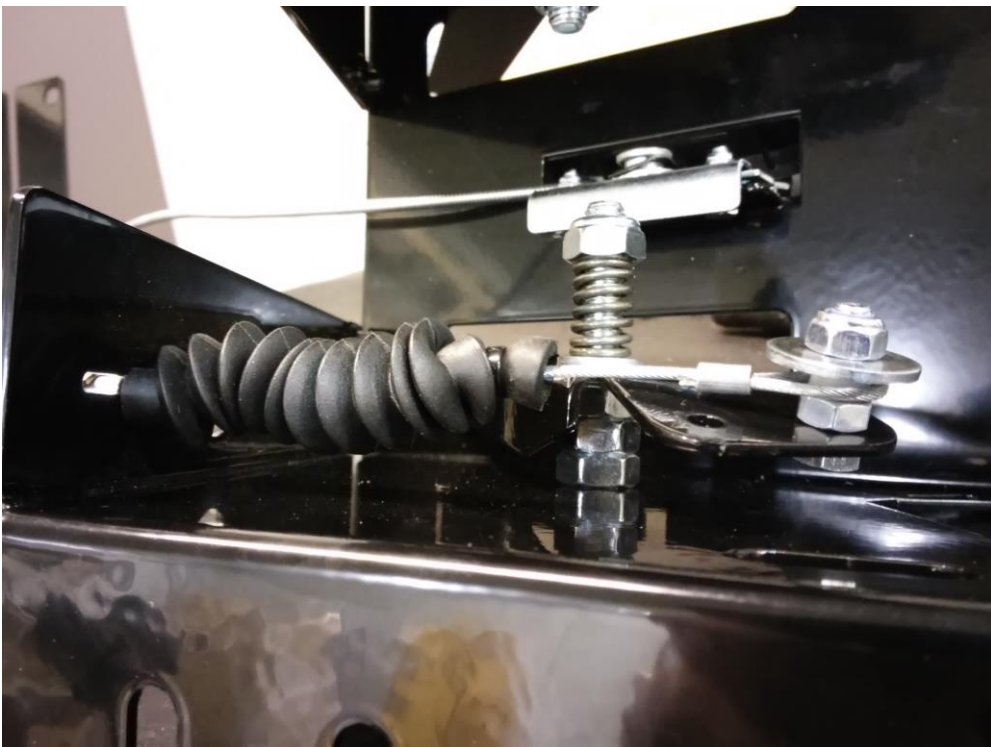

2015-2016: better cover, rubber plate

Rammy Snowblower 120 ATV Pictures (2015-2016)

2015-2016: better cover, rubber plate

2015-2016: better cover, rubber plate

2015-2016: better cover, rubber plate

3600 r/min -> 4200 r/min