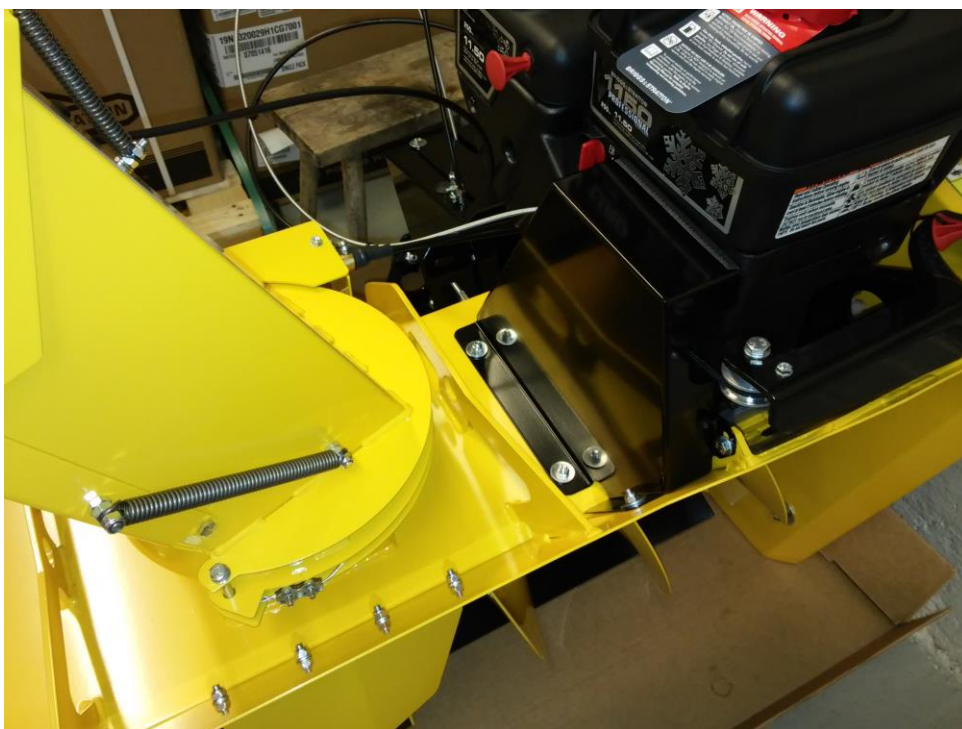

2015-2016: better cover, rubber plate

Rammy Snowblower 120 ATV Pictures (2015-2016)

2015-2016: better cover, rubber plate

2015-2016: better cover, rubber plate

2015-2016: better cover, rubber plate

3600 r/min -> 4200 r/min