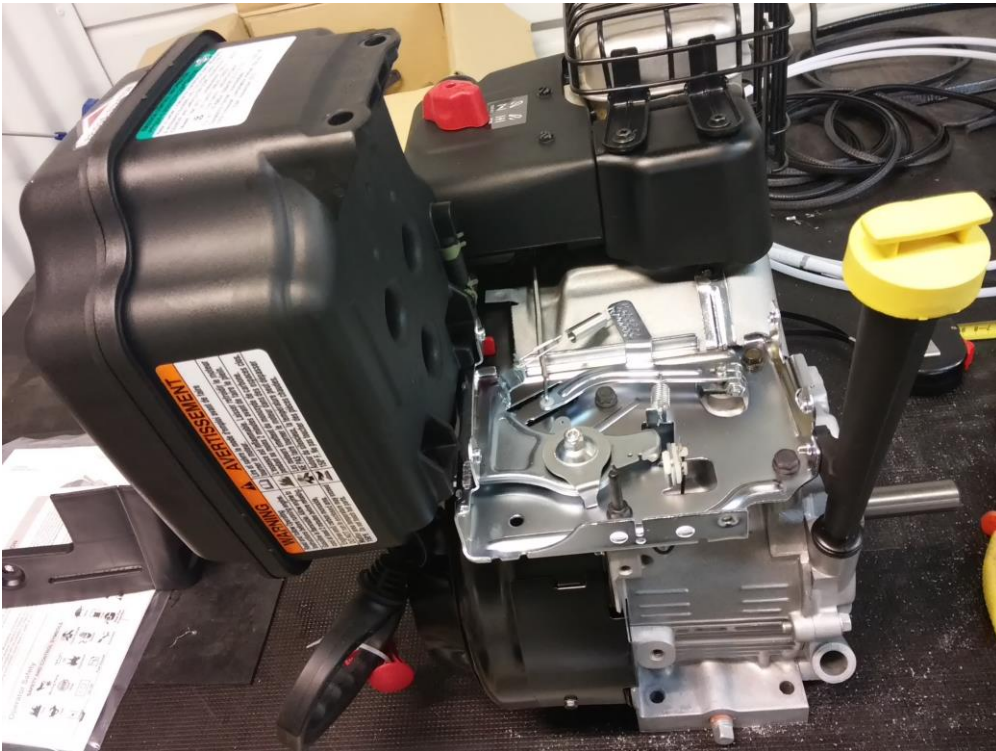

2015-2016: better cover, rubber plate

Rammy Snowblower 120 ATV Pictures (2015-2016)

2015-2016: better cover, rubber plate

2015-2016: better cover, rubber plate

2015-2016: better cover, rubber plate

3600 r/min -> 4200 r/min