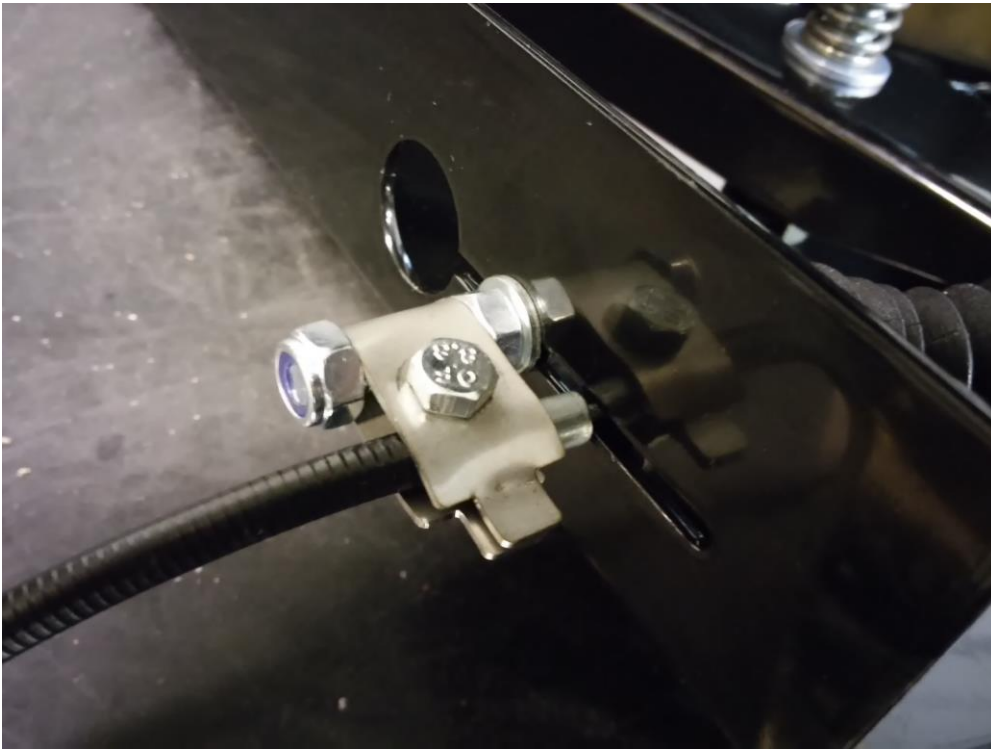

2015-2016: better cover, rubber plate

Rammy Snowblower 120 ATV Pictures (2015-2016)

2015-2016: better cover, rubber plate

2015-2016: better cover, rubber plate

2015-2016: better cover, rubber plate

3600 r/min -> 4200 r/min