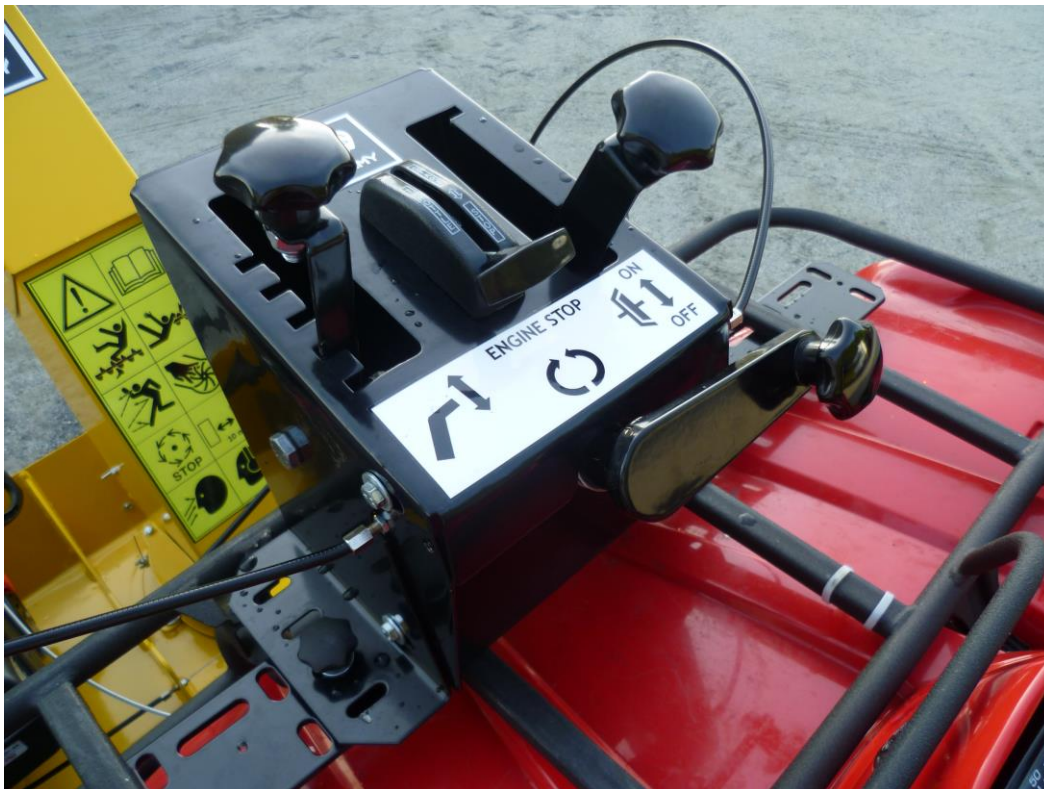

2013-2014: 250 cm³, pull start, mechanical control

Rammy Snowblower 120 ATV Pictures (2013-2014)

2013-2014: 250 cm³, pull start, mechanical control

2013-2014: 250 cm³, pull start, mechanical control

2013-2014: 250 cm³, pull start, mechanical control